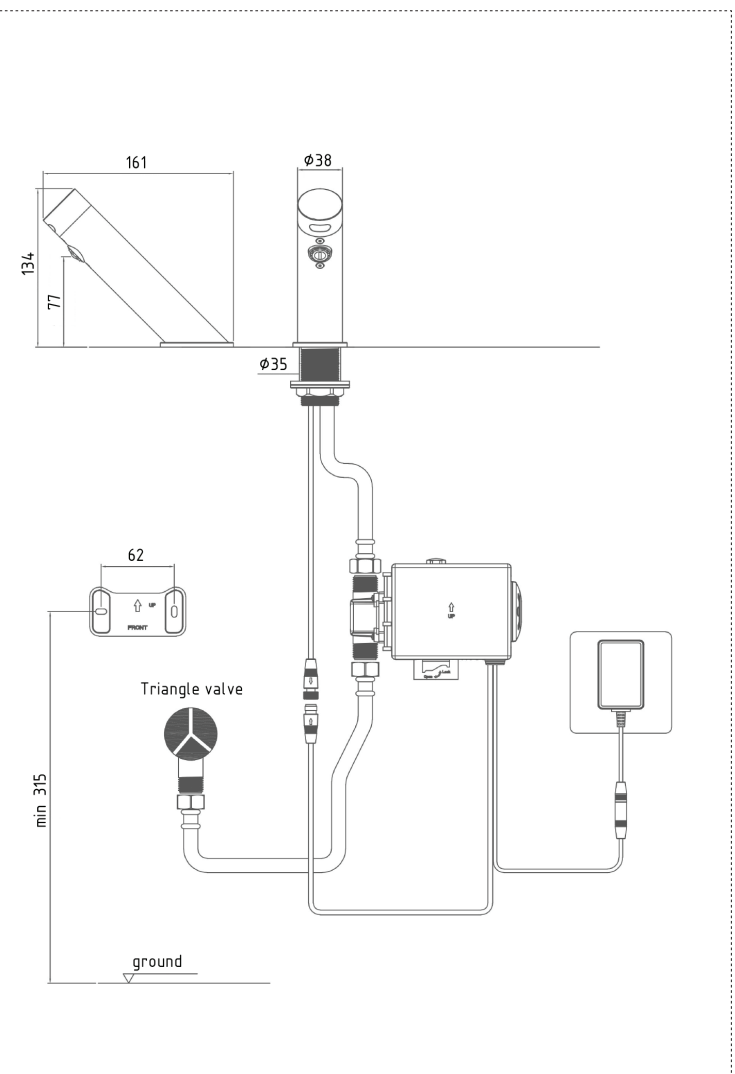

Touchless faucet Delta C

299-3201-0X

DESCRIPTION

Automatic touchless faucets and soap dispensers are hygienic and water efficient solution for your bathroom or public restrooms, such as schools, hospitals, airports, restaurants, shopping malls, cinemas. Using sensor beams the automatic faucet or soap dispenser determines when an object is in front of it and automatically turns on and automatically turn off when there is no motion.

SPECIFICATION

Type	deck-mounted faucet
Sensor type	Infra-red(IR) sensor activation
Flow rate	5.7 l/min (at request 3.8, 2.0 l/min)
Power supply	AC (110-240V)+DC (6V - 4x1.5V alkaline battery)
Power consumption (faucet)	Active mode≤3.5W, Standby mode≤ 0.8mW
Sensing distance	10-30 cm (adjustable by regular magnet)
Warranty	2 years
Certificate	WRAS and CE approved

TECHNICAL DATA

POSSIBLE SURFACE FINISHING

Chrome plated (CP)		Black mat (BM)	
299-3201-01		299-3201-02	
Brushed Nickel (BN)		Brushed Gold (BG)	
299-3201-03		299-3201-04	