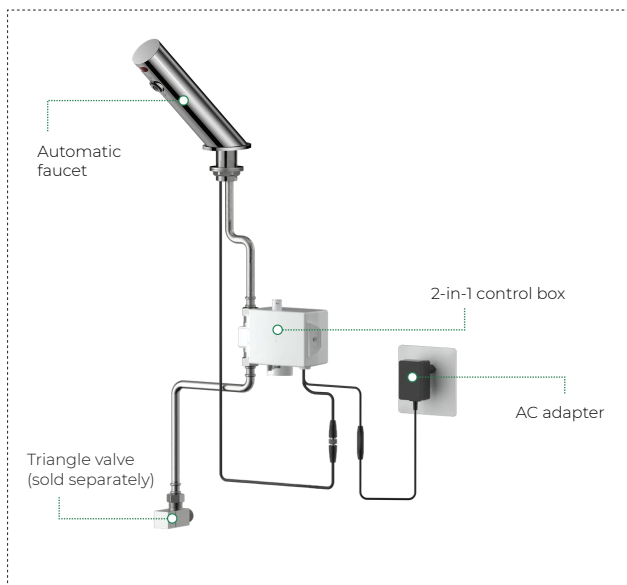

TECHNICAL DATA

POSSIBLE SURFACE FINISHING

Chrome plated (CP)		Black mat (BM)	
299-3201-01		299-3201-02	
Brushed Nickel (BN)		Brushed Gold (BG)	
299-3201-03		299-3201-04